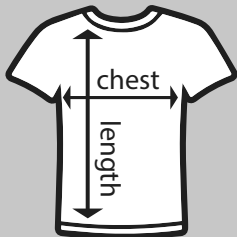

Sweatpants

- Gildan Baggy Fit, 50/50 Cotton/Polyester blend
- Elasticized waistband and pant-cuffs
- No Drawstring (On Youth)
- Easy Tear-Away Label

Available in: Black

Unisex Tee

Colour: _____

Size: Adult _____ Youth _____ **TOTAL:** _____

Pullover Hoodie

Colour: _____

Size: Adult _____ Youth _____ **TOTAL:** _____

Sweatpants

Size: Youth _____

TOTAL: _____

GRAND TOTAL: _____ Tax Included

METHOD OF PAYMENT

Cash (enclosed in full) Check (Payable to School)

For more detail Sizing visit schooltee.com/garment-sizing

SIZING CHART

When measuring **Chest Width**, measure the horizontal length under the armpits. *It's best to lay a shirt flat to do this.* **Length** is measured from shoulder to the bottom on the shirt.

SIZE	Unisex Tee	Pullover Hoodie	Pants
Youth XS	Chest 16" - Length 20" (6-8)		
Youth S	Chest 17" - Length 22" (10-12)	Chest 17" - Length 22" (10-12)	Size 6-8
Youth M	Chest 18" - Length 24" (14-16)	Chest 18" - Length 23" (14-16)	Size 8-10
Youth L	Chest 19" - Length 25" (18-20)	Chest 19" - Length 24" (18-20)	Size 12-14
Youth XL	Chest 20" - Length 26" (22-24)	Chest 20" - Length 25" (22-24)	Size 16-18
Adult S	Chest 19" - Length 28"	Chest 20" - Length 26"	
Adult M	Chest 20" - Length 29"	Chest 22" - Length 27"	
Adult L	Chest 22" - Length 30"	Chest 24" - Length 28"	
Adult XL	Chest 24" - Length 31"	Chest 26" - Length 29"	
Adult 2XL*	Chest 26" - Length 32"	Chest 28" - Length 30"	
Adult 3XL*	Chest 28" - Length 33"	Chest 30" - Length 31"	